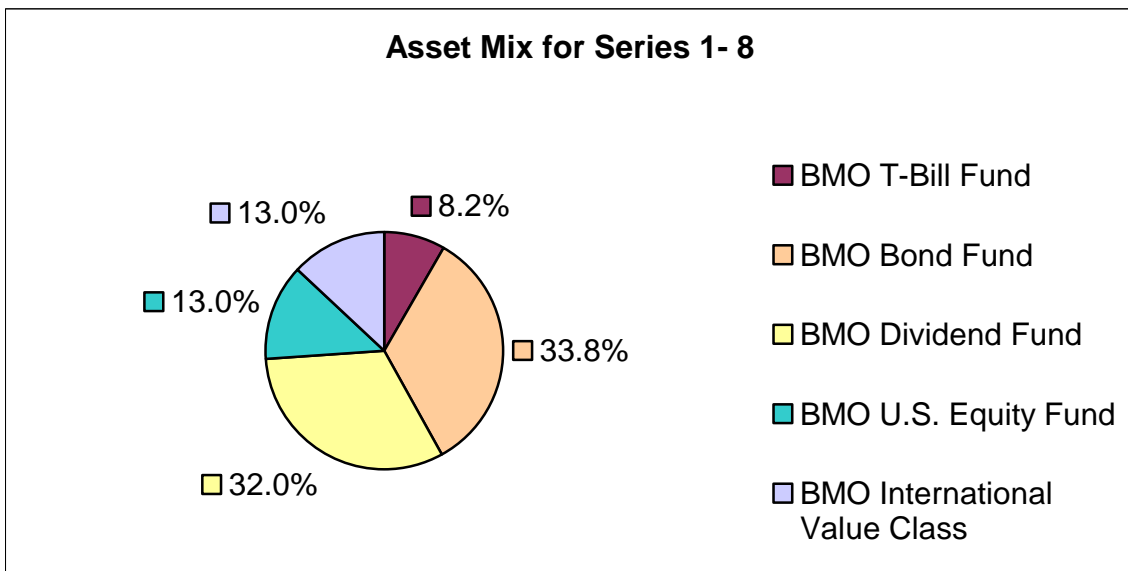

## BMO LifeStage Retirement Income Portfolio - Current Pay

As of October 9, 2009

As of October 9, 2009