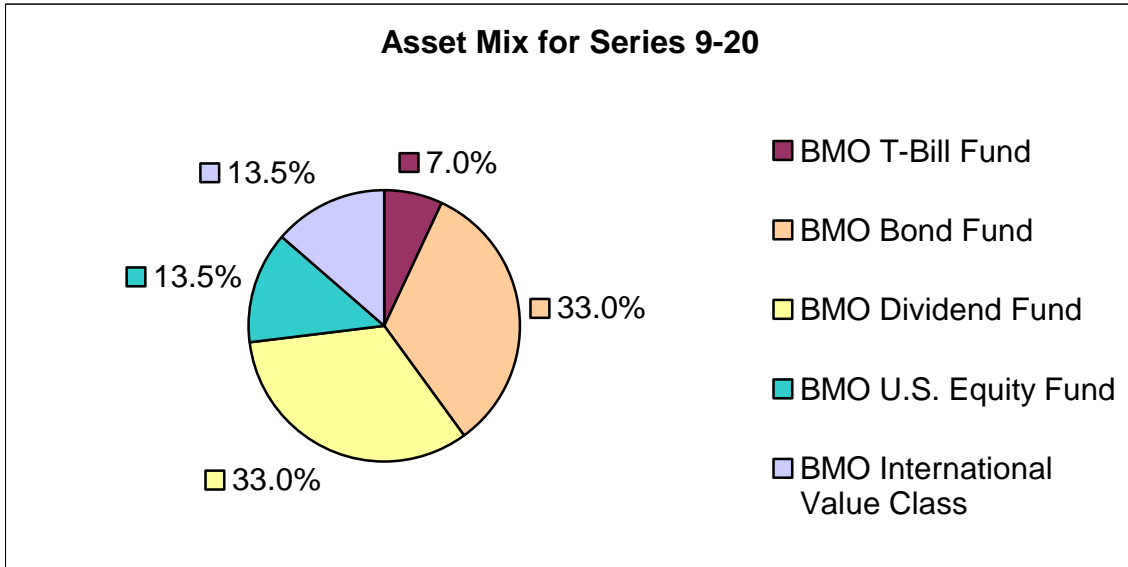

## BMO LifeStage Retirement Income Portfolio - Current Pay

As of October 9, 2009

As of October 9, 2009